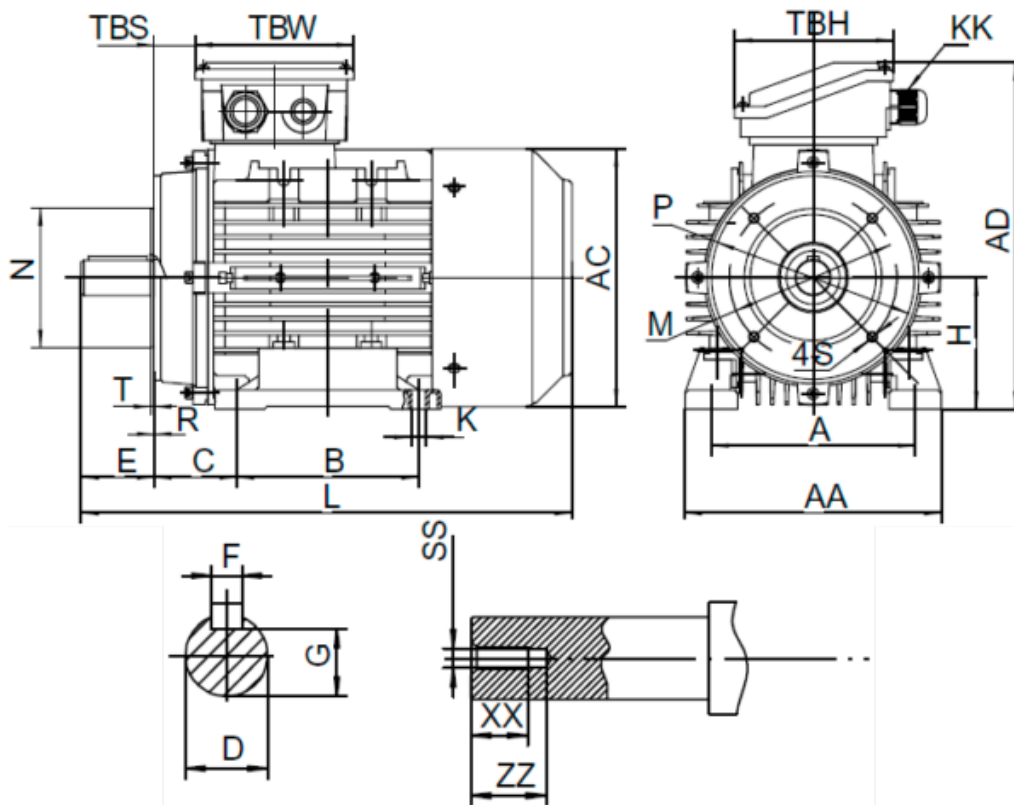

Data Sheet

Article number: 2518011004260140

Description: Kleedrive T3A 132M3-4 11.0kw 1400 rpm UL/CSA
3x400/690V 50 HZ IP55 B34 Eff=91,4%

Measures

A = 216	F = 10	R = 0	ZZ = 37
AA = 260	G = 33	S = M10	
AC = Ø261	H = 132	SS = M12	
AD = 323	HD = 191	T = 3.5	
B = 178	L = 498	TBH = 118	
C = 89	M = Ø165	TBS = 36.5	
D = Ø38	N = Ø130	TBW = 118	
E = 80	P = Ø200	XX = 28	